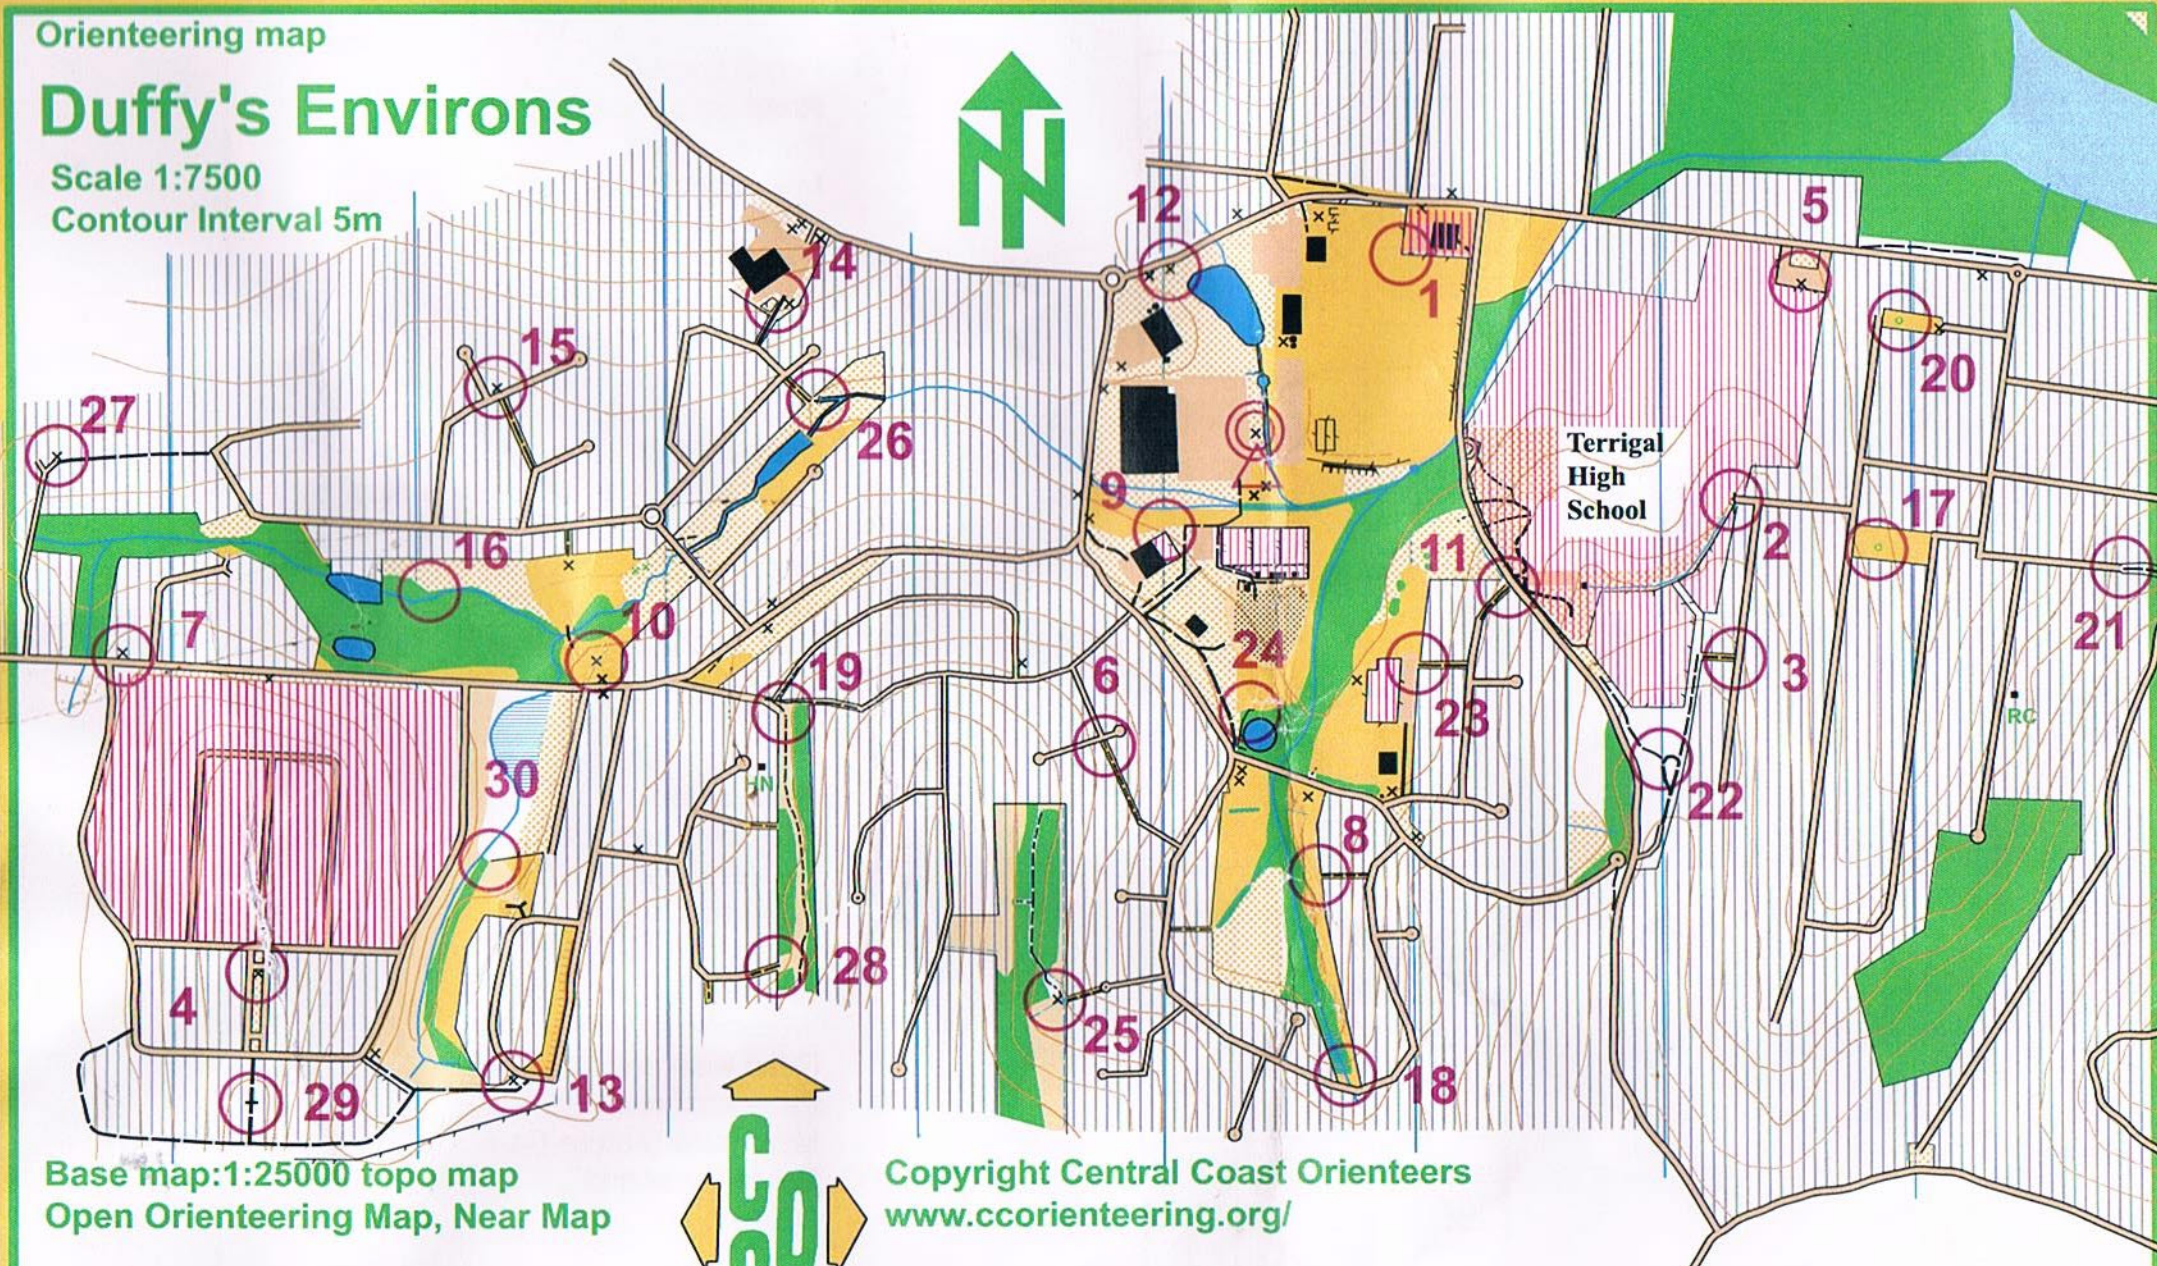

Orienteering map

Duffy's Environs

Scale 1:7500

Contour Interval 5m

Base map: 1:25000 topo map
Open Orienteering Map, Near Map

Fieldwork: Hilary Wood, Nick Dent
updated Nick Dent Dec 2017
Cartography: nick maps

CCSM10 ver Dec 2017

Copyright Central Coast Orienteers
www.ccorienteering.org/

Orienteering New South Wales
www.nsw.orienteering.asn.au

"This map is definitive,
reality is occasionally inaccurate"

Next Event 14/1/18
Kurraba Oval, Berkeley Vale