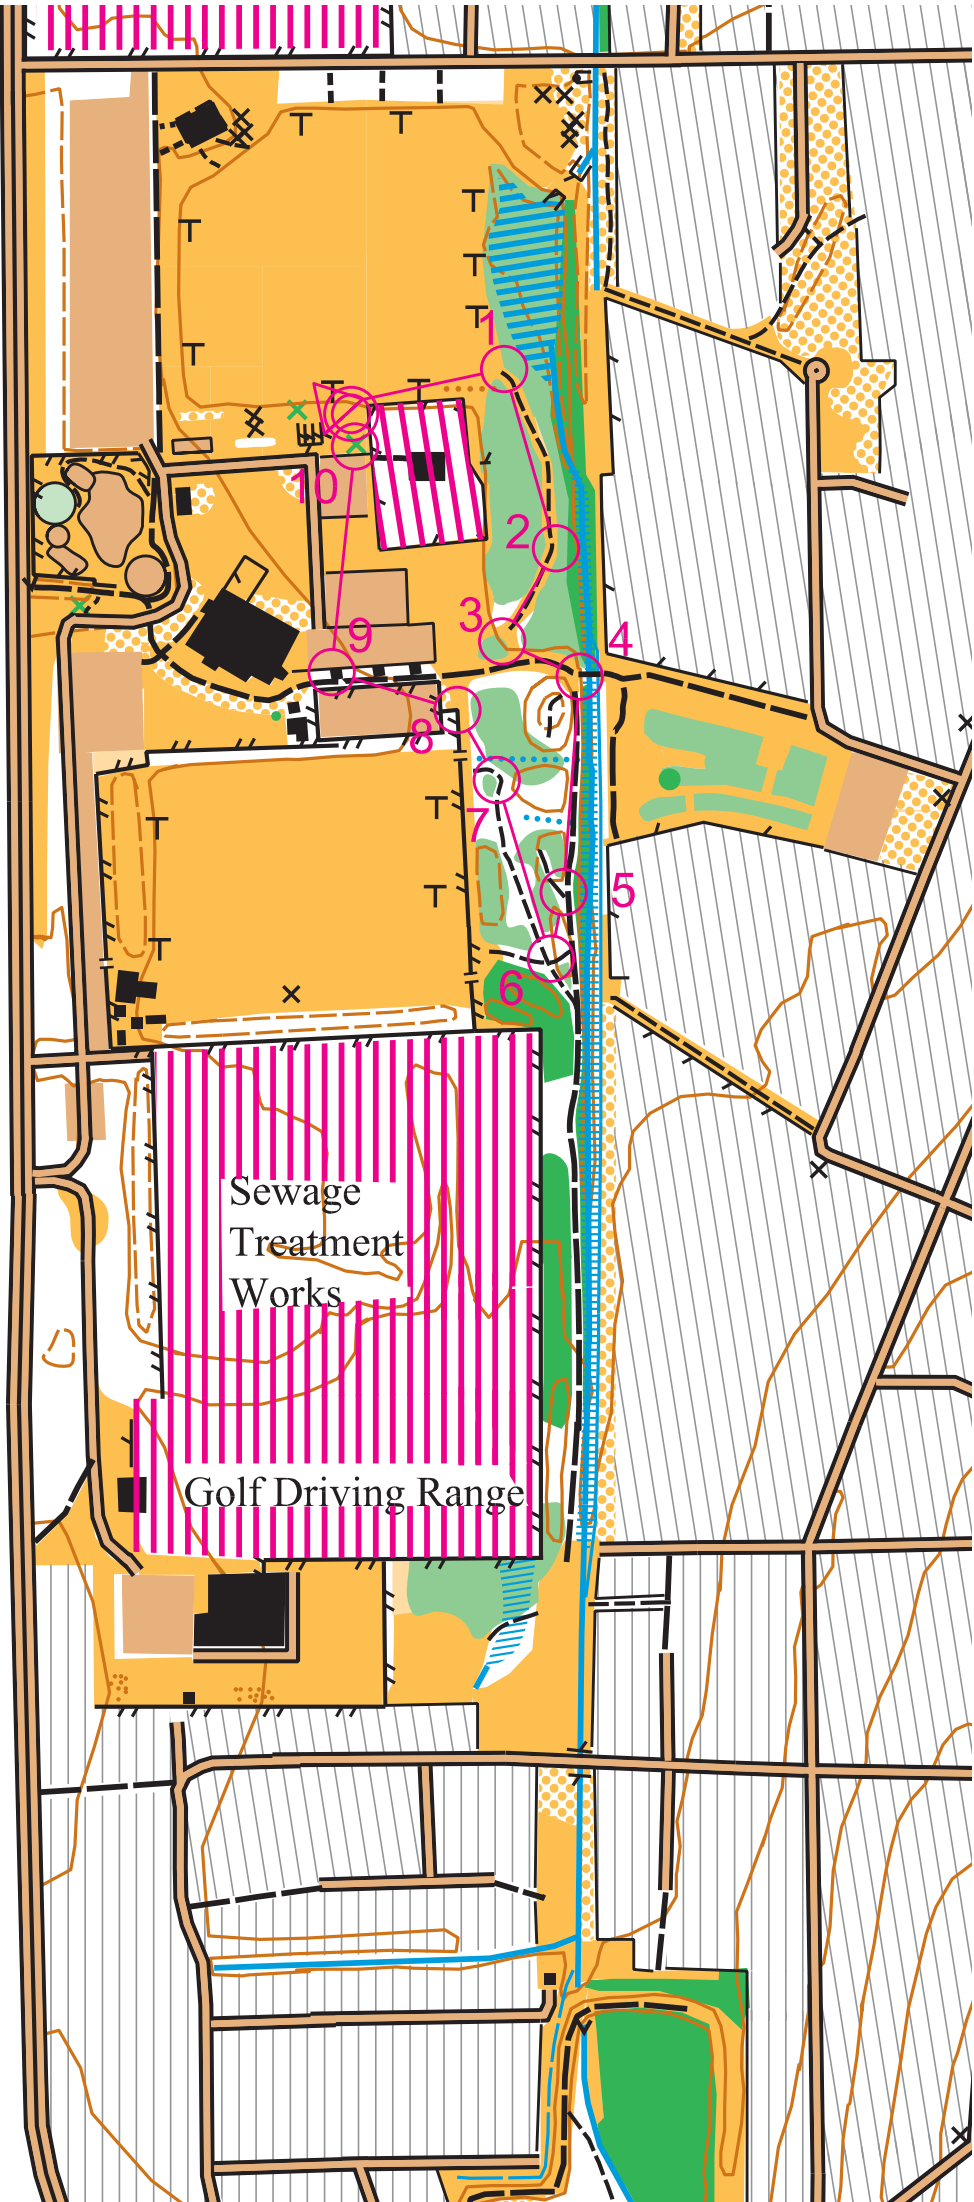

# Orienteering map of EDSAAC Fields for SportsFest 2017

Scale 1:5000  
Contour Interval 4m

## Legend

- Contours, form lines 
- Roads 
- Carpark, paved area 
- Tracks 
- Houses (OOB) 
- Other out of bounds 
- Buildings 
- Man-made feature 
- Water-course 
- Marshy 
- Fence 
- High Fence 
- Open land 
- Rough open land 
- Open, scattered trees 
- Bush, not too thick 
- Bush, thicker 
- Bush, very thick 