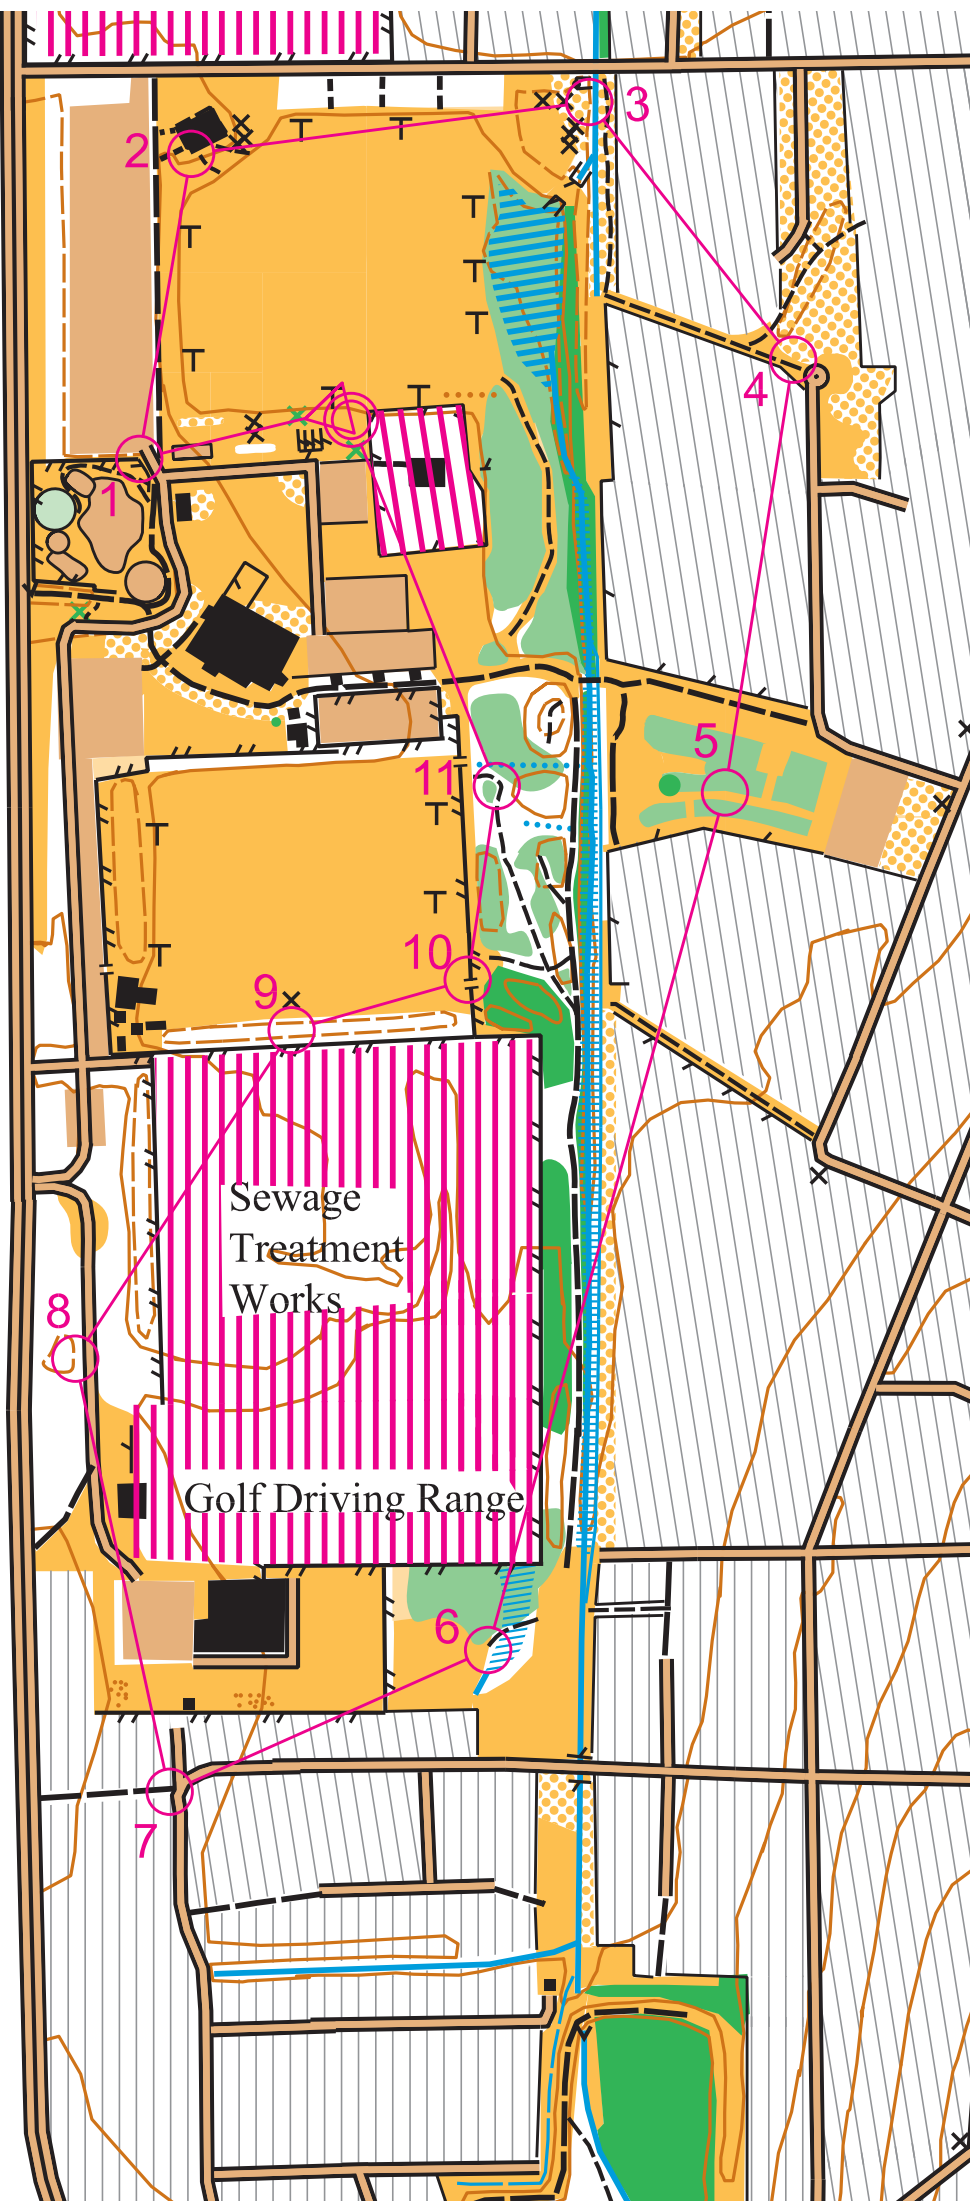

Orienteering map of EDSAAC Fields for SportsFest 2017

Scale 1:5000
Contour Interval 4m

Legend

- Contours, form lines 
- Roads 
- Carpark, paved area 
- Tracks 
- Houses (OOB) 
- Other out of bounds 
- Buildings 
- Man-made feature 
- Water-course 
- Marshy 
- Fence 
- High Fence 
- Open land 
- Rough open land 
- Open, scattered trees 
- Bush, not too thick 
- Bush, thicker 
- Bush, very thick 