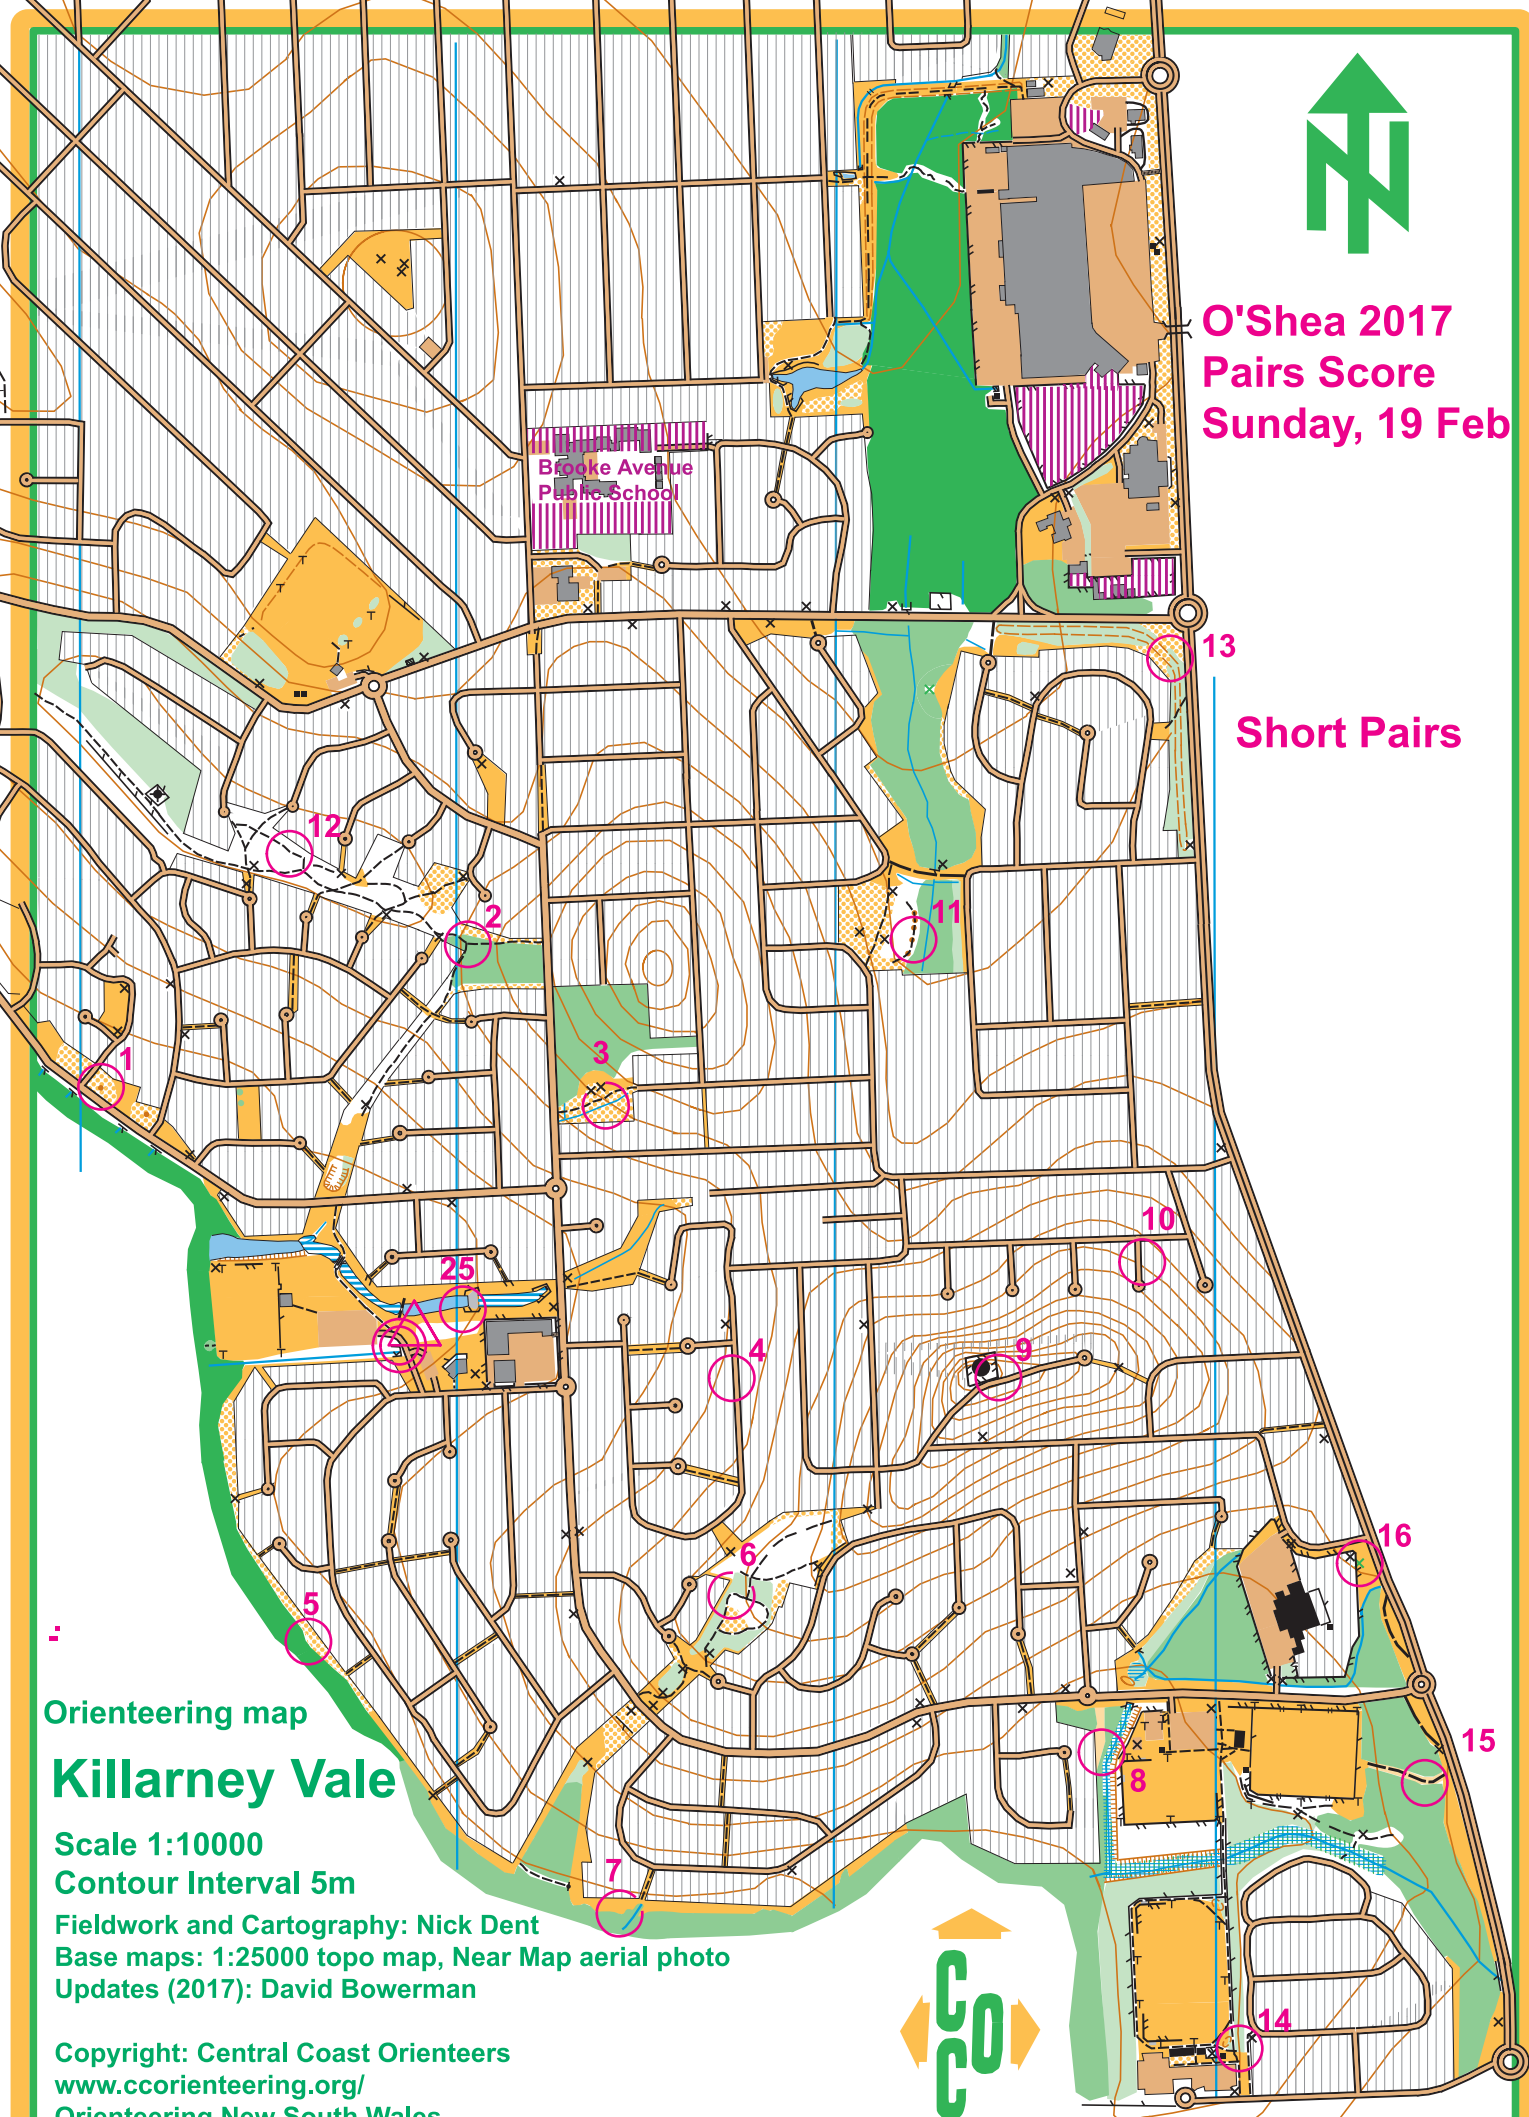

O'Shea 2017
Pairs Score
Sunday, 19 Feb

Short Pairs

Orienteering map

Killarney Vale

Scale 1:10000

Contour Interval 5m

Fieldwork and Cartography: Nick Dent

Base maps: 1:25000 topo map, Near Map aerial photo

Updates (2017): David Bowerman

Copyright: Central Coast Orienteers

www.ccorienteering.org/

Orienteering New South Wales

www.onsw.asn.au

CCSM ver Jan 2017

"This map is definitive
Reality is occasionally inaccurate"