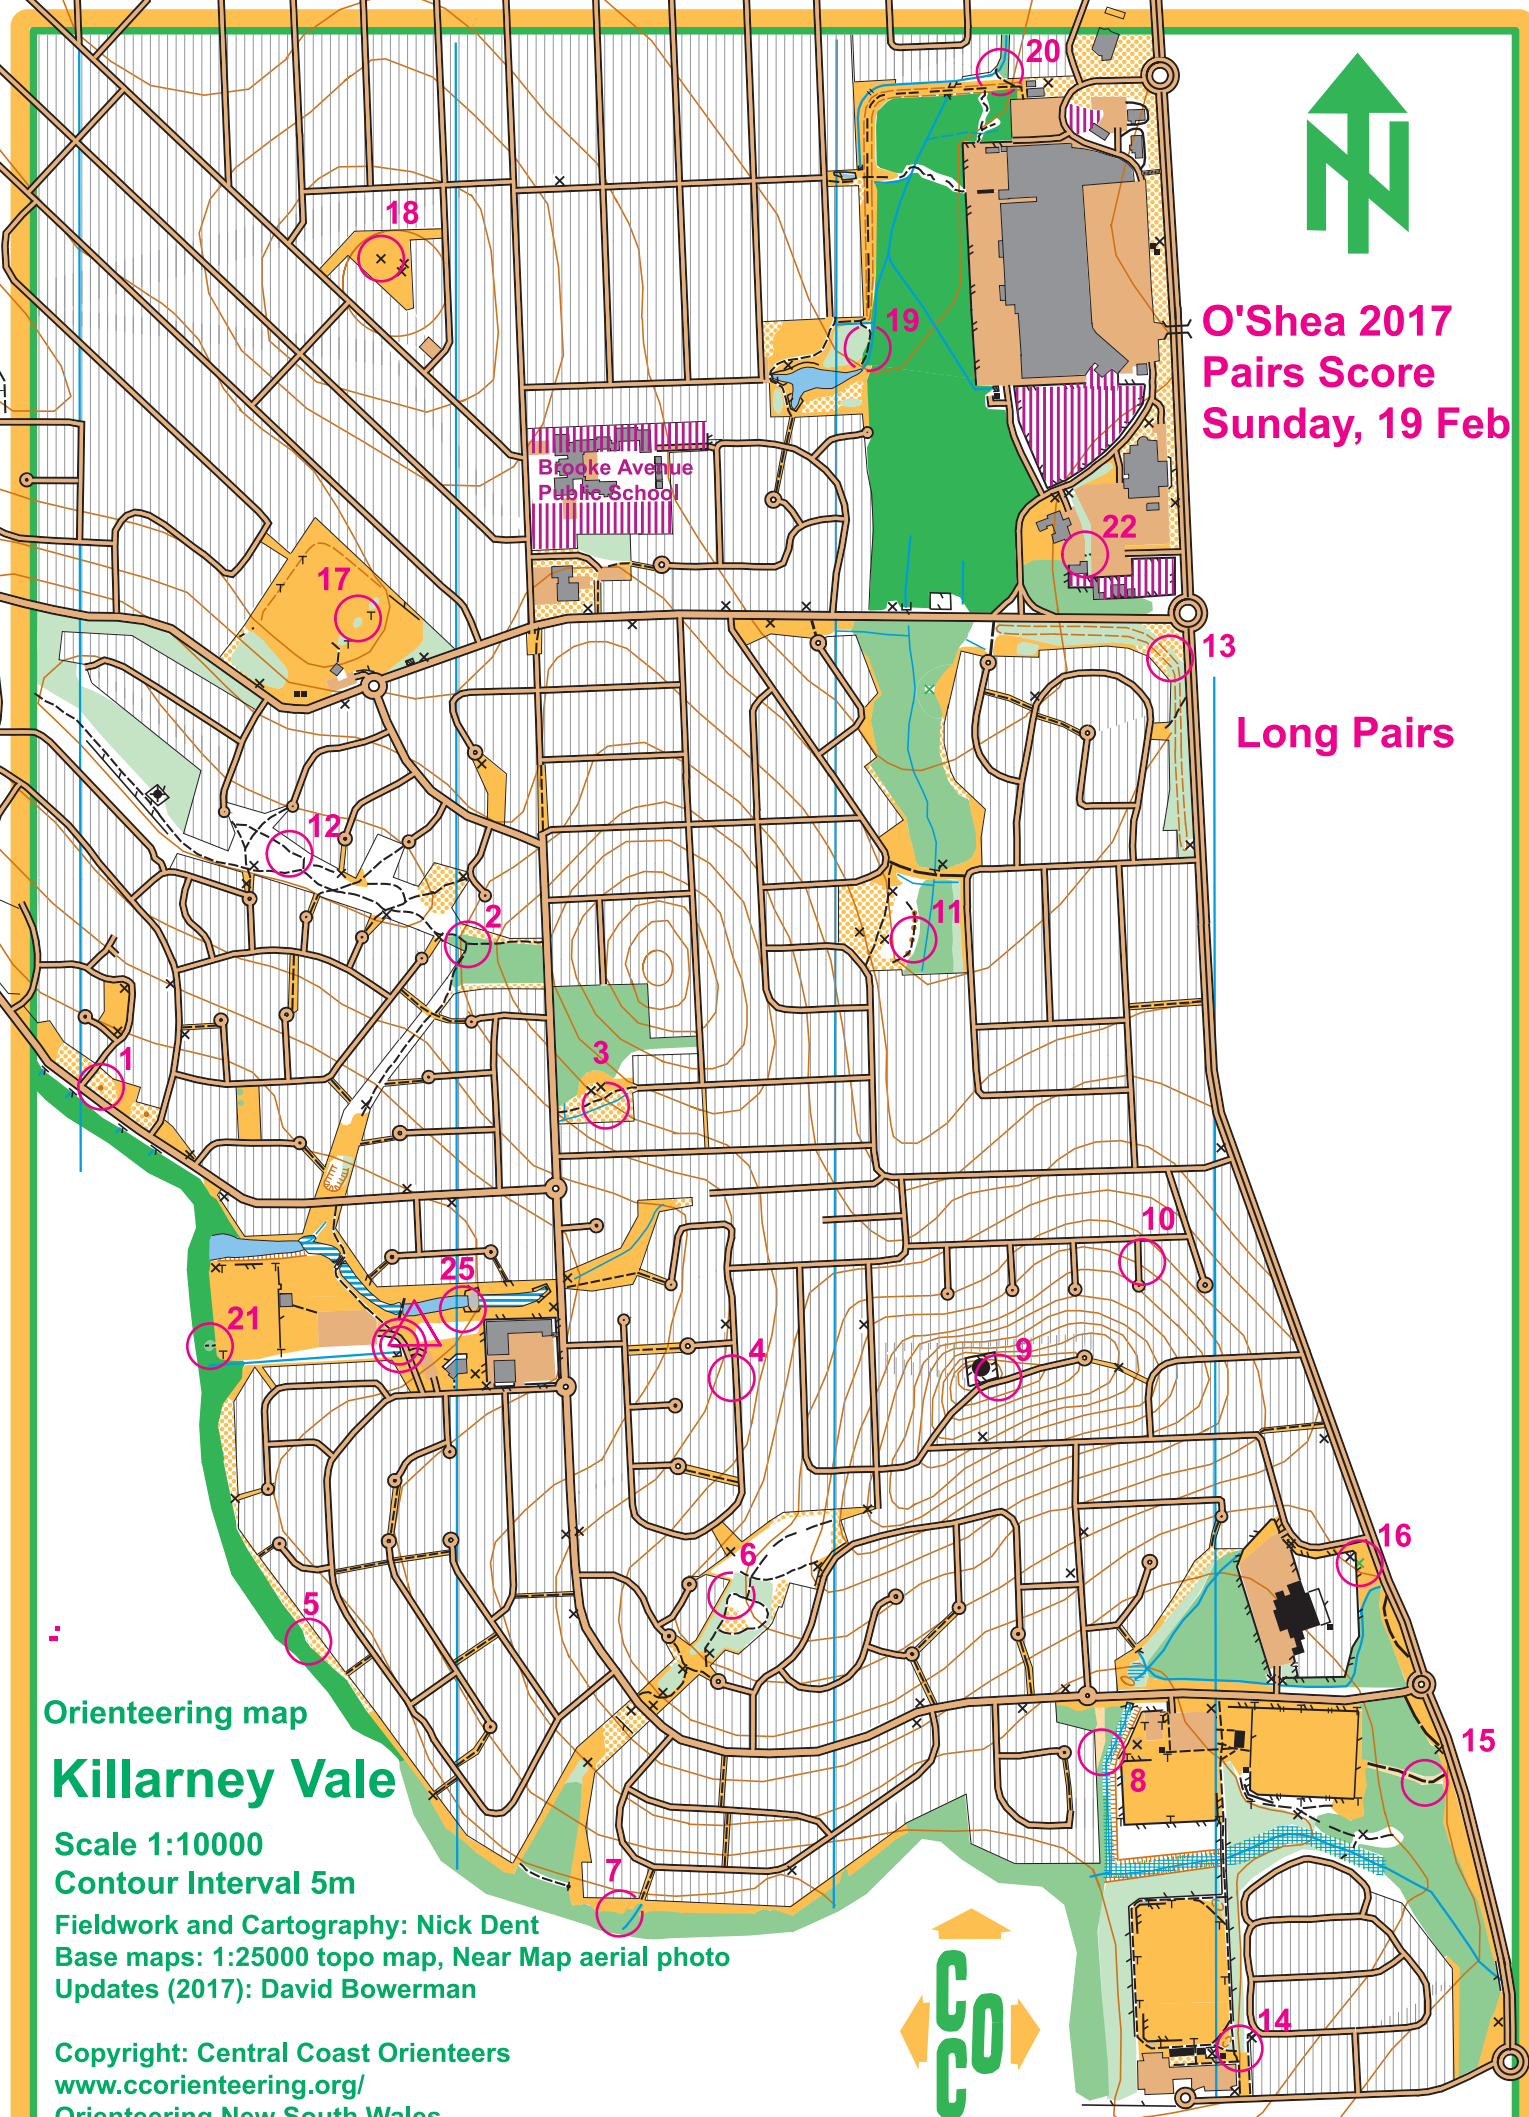

O'Shea 2017  
Pairs Score  
Sunday, 19 Feb

Long Pairs

Orienteering map

# Killarney Vale

Scale 1:10000

Contour Interval 5m

Fieldwork and Cartography: Nick Dent

Base maps: 1:25000 topo map, Near Map aerial photo

Updates (2017): David Bowerman

Copyright: Central Coast Orienteers

[www.ccorienteering.org/](http://www.ccorienteering.org/)

Orienteering New South Wales

[www.onsw.asn.au](http://www.onsw.asn.au)

CCSM ver Jan 2017

"This map is definitive  
Reality is occasionally inaccurate"