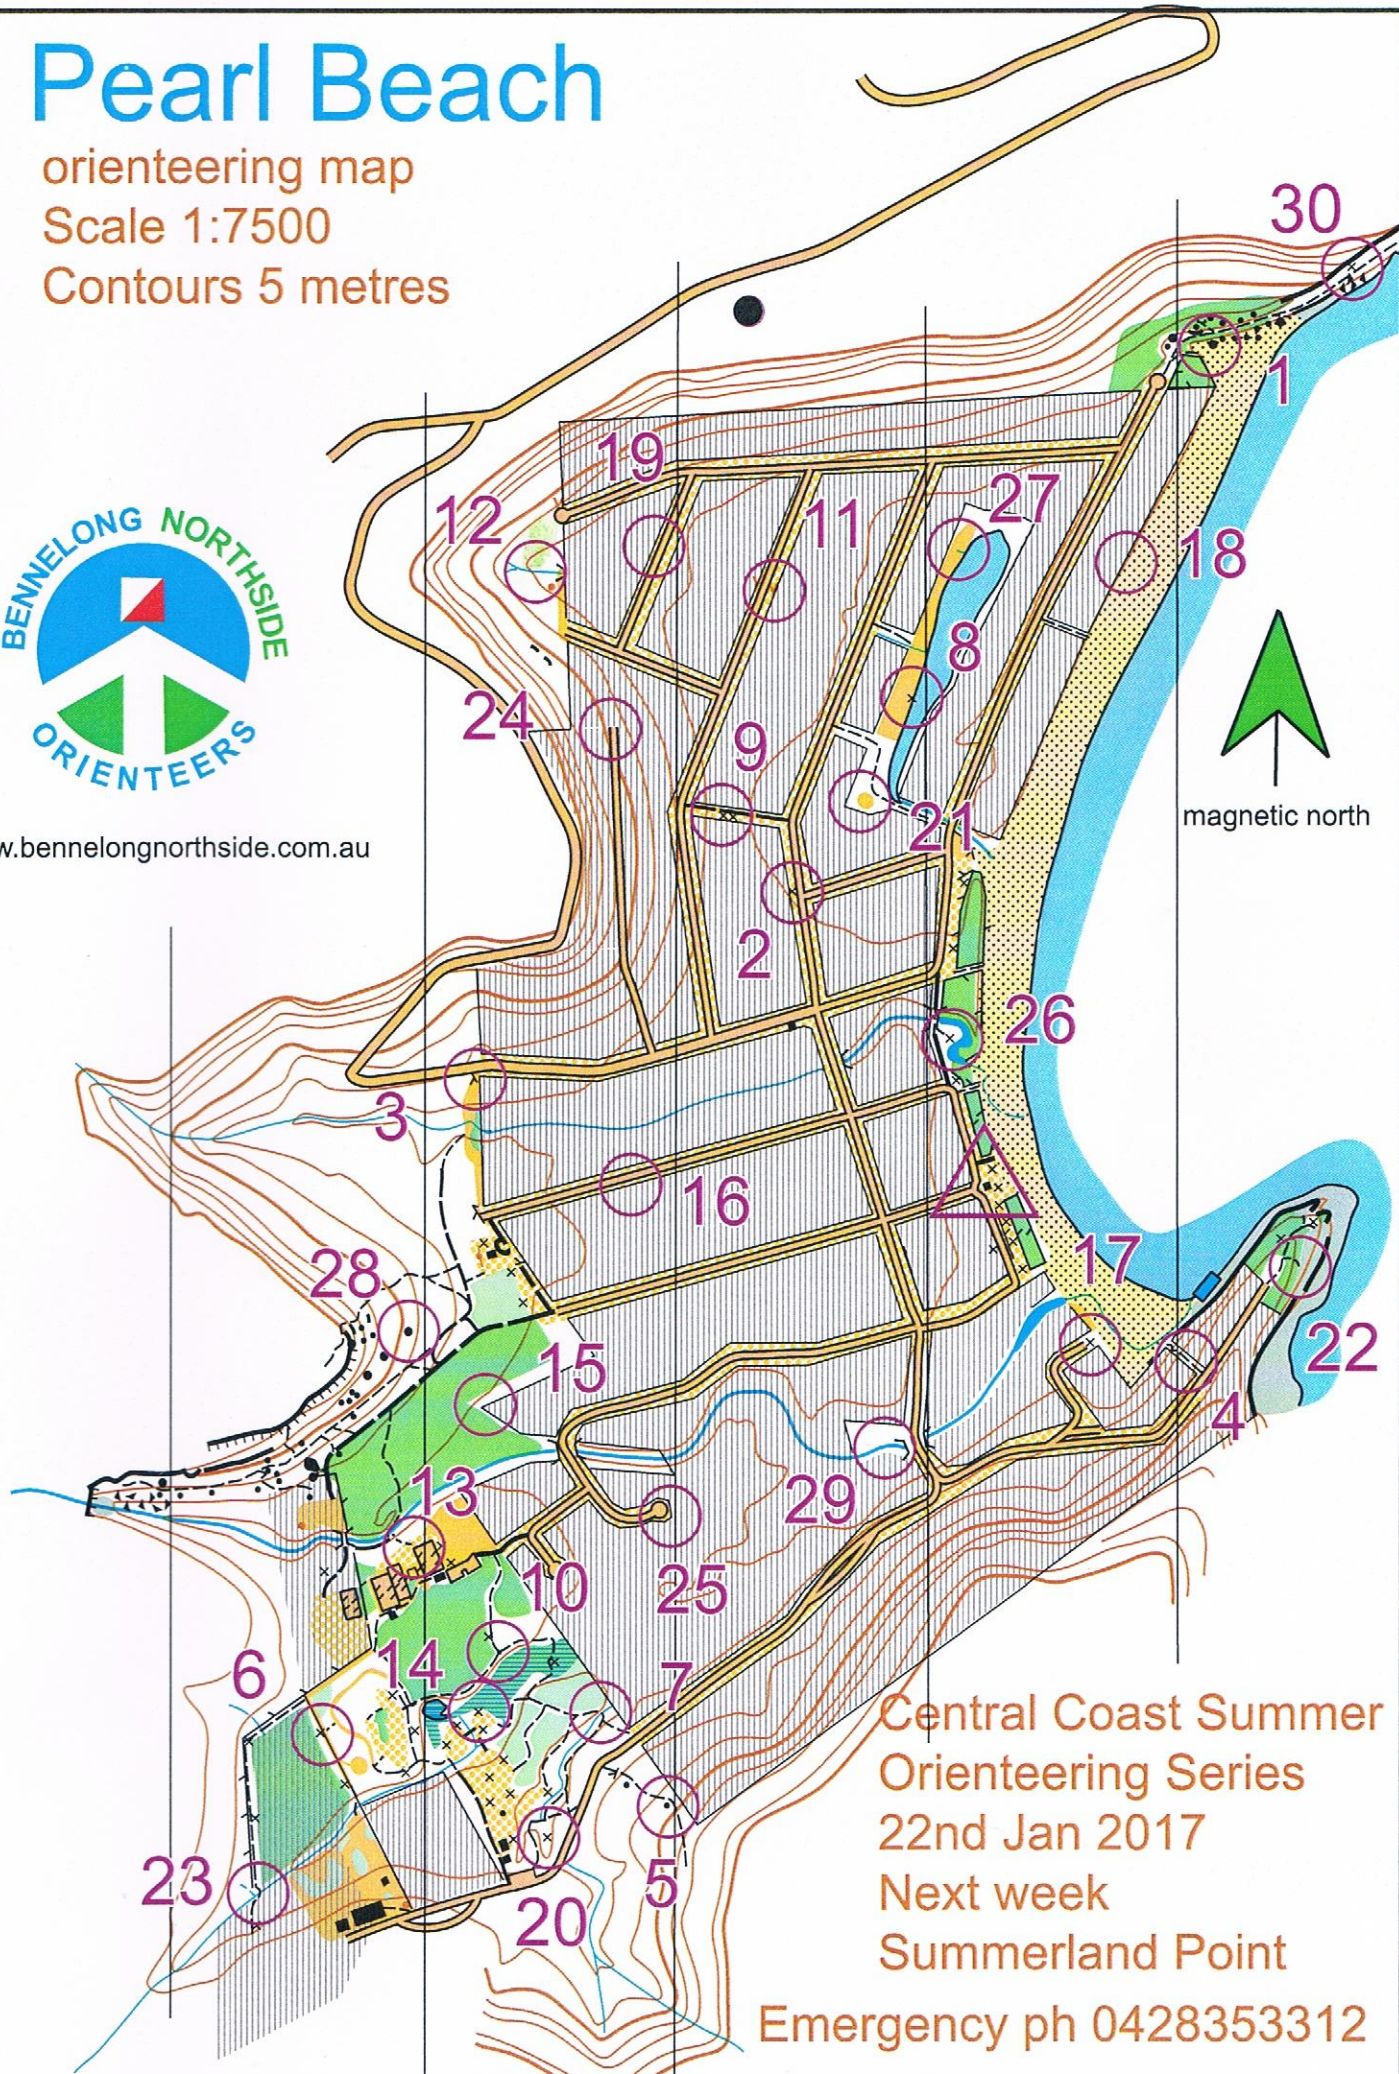

Pearl Beach

orienteering map

Scale 1:7500

Contours 5 metres

www.bennelongnorthside.com.au

Central Coast Summer
Orienteering Series
22nd Jan 2017
Next week
Summerland Point
Emergency ph 0428353312